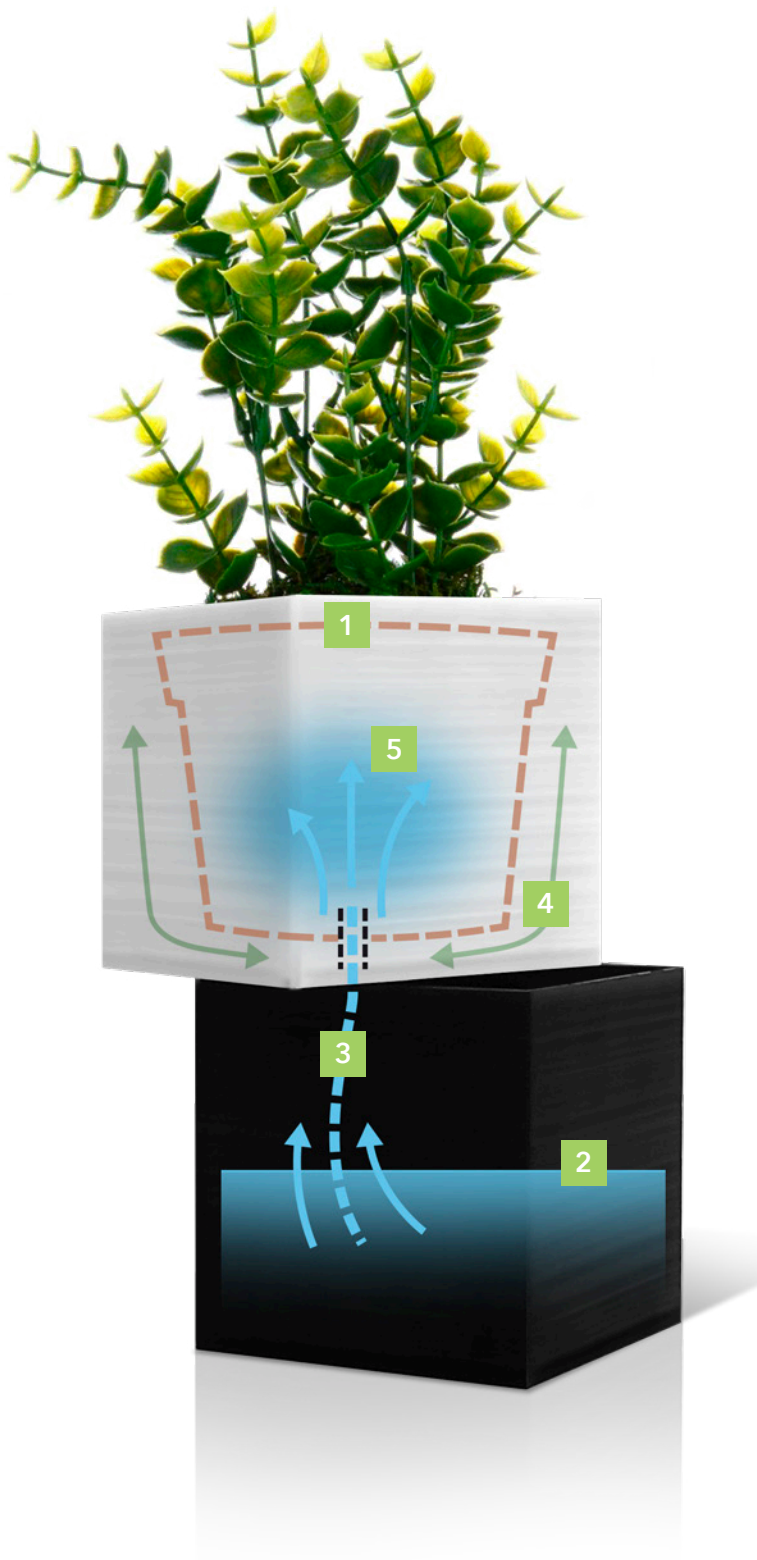

# THE GENIUS OF WATERING

Capill'O Cube uses a watering system very known by gardeners : capillarity.

The particular innovation focused on the specificity of the interior structure of the modules (which allows for optimal drainage while preserving the aeration of the substrate), and the wick efficiency (whose size, length and material were the subject of hundreds of real-life tests).

The control of these two parameters allows to perfectly simulate the ideal conditions of natural fulfillment.

Plant pot 1

Water reserve 2

Capill'O® wick 3

Flow of the aeration of substrate 4

Humidification of substrate  
by capillarity 5